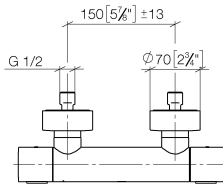

Shower thermostat for wall mounting - Chrome

IMO

34 442 979

- slide-on rosettes Ø 70 mm
- gauge 150 mm - 13 mm
- 3/8" shower outlet
- with volume control

Intrinsic protection against back flow.

Fits: IMO, LULU, MEM, TARA, LISSÉ, VAIA,
META

34 442 979

mm [inches]

Flow rate chart

Certificates

DVGW_DW-
6509DN0123.

LGA_29986.

WRAS_2204005.

Belgaqua_21-032-
27_5.