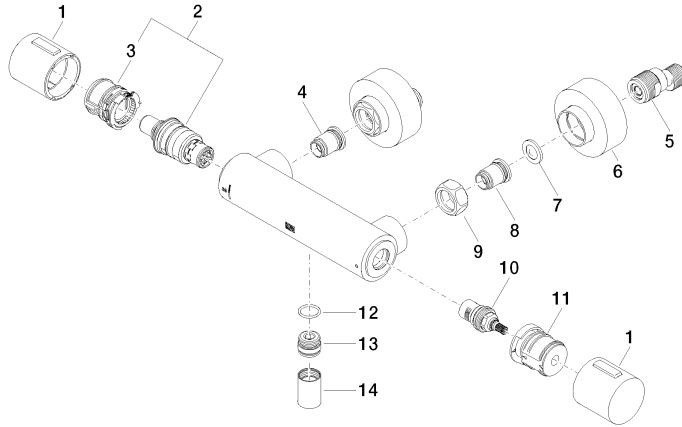

Shower thermostat for wall mounting - Chrome

IMO

34 442 979

- slide-on rosettes Ø 70 mm
- gauge 150 mm - 13 mm
- 3/8" shower outlet
- with volume control

Intrinsic protection against back flow.

Fits: IMO, LULU, MEM, TARA, LISSÉ, VAIA,
META

34 442 979

mm [inches]

Flow rate chart

Certificates

DVGW_DW-
6509DN0123.

LGA_29986.

WRAS_2204005.

Belgaqua_21-032-
27_5.

34 442 979

Parts for other finishes can be found here: [Brushed](#)
[Platinum](#)

Spare parts list

No.	Item Number	Name	Quantity used	Delivery time
1	90 17 33 015 00-00	handle	1	10
2	90 15 02 070 00 90	cartridge	1	2
3	90 30 40 010 00 90	regulator	1	2
4	04 31 20 530 00 90	insert	1	2
5	04 11 04 030 00 90	connection	2	2
6	90 31 20 512 00-00	rosette	2	2
7	09 29 30 050 90	sieve	2	2
8	04 31 20 540 00 90	insert	1	2
9	09 24 77 008-00	nut	2	10
10	90 90 03 236 00 90	top	1	2
11	90 30 40 017 00 90	base	1	2
12	90 14 10 010 00 90	seal	1	2
13	09 31 20 511-00	nipple	1	10
14	90 21 02 069 00-00	cover	1	10