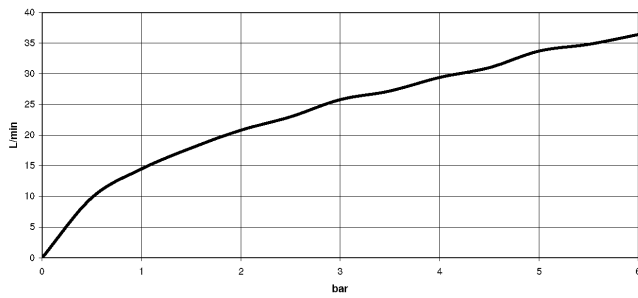

Shower thermostat for wall mounting - Chrome

IMO

34 442 979

- slide-on rosettes Ø 70 mm
- gauge 150 mm - 13 mm
- 3/8" shower outlet
- with volume control

Intrinsic protection against back flow.

Fits: IMO, LULU, MEM, TARA, LISSÉ, VAIA,
META

34 442 979

mm [inches]

Flow rate chart

Certificates

DVGW_DW-
6509DN0123.

LGA_29986.

WRAS_2204005.

Belgaqua_21-032-
27_5.