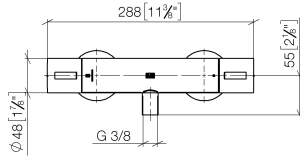

Shower thermostat for wall mounting - Chrome

IMO

34 442 979

- slide-on rosettes Ø 70 mm
- gauge 150 mm - 13 mm
- 3/8" shower outlet
- with volume control

Intrinsic protection against back flow.

Fits: IMO, LULU, MEM, TARA, LISSÉ, VAIA,
META

34 442 979

mm [inches]

Flow rate chart

Certificates

DVGW_DW-
6509DN0123.

LGA_29986.

WRAS_2204005.

Belgaqua_21-032-
27_5.